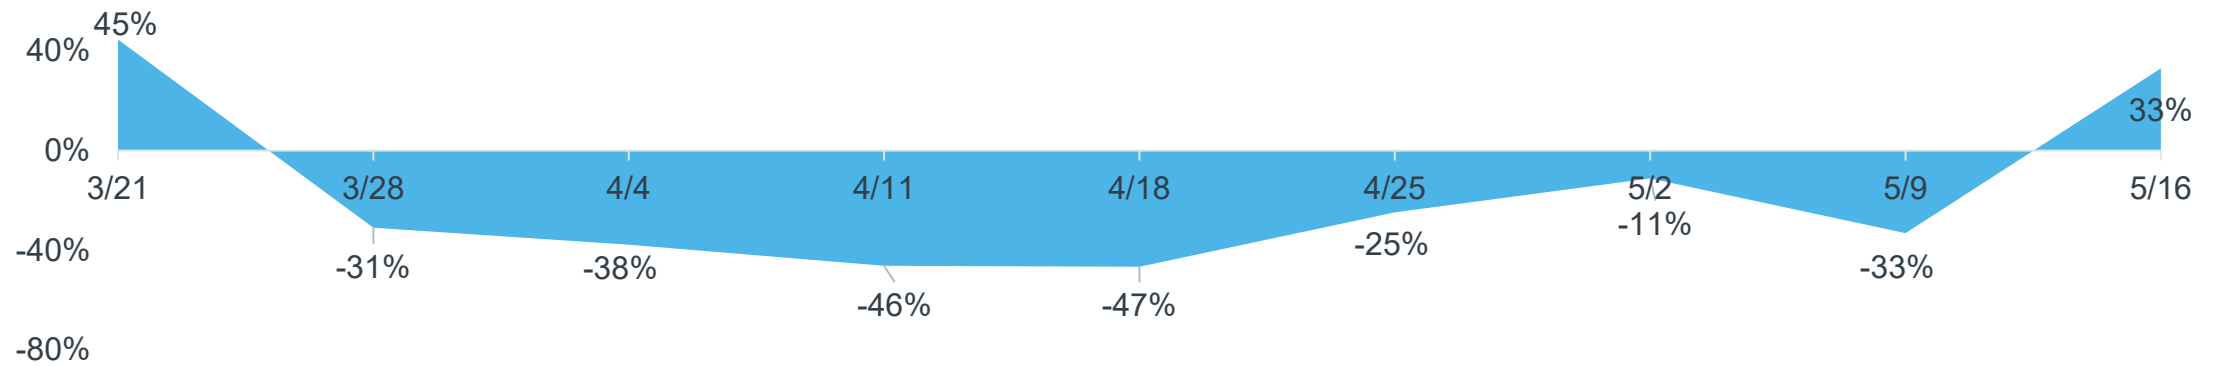

Weekly Sale Volumes as of May 16, 2020

Cars

Lights

Weekly Avg. Sale Prices as of May 16, 2020

Cars

Lights