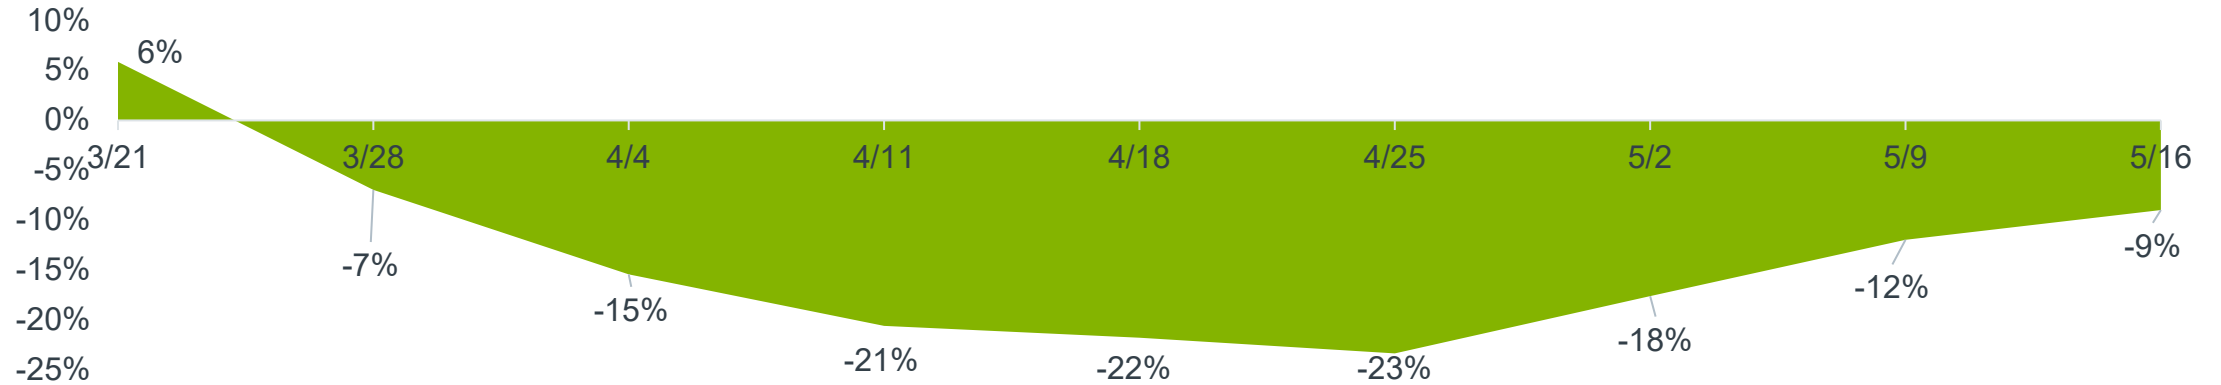

Weekly Sale Volumes as of May 16, 2020

Cars

Lights

Weekly Avg. Sale Prices as of May 16, 2020

Cars

Lights