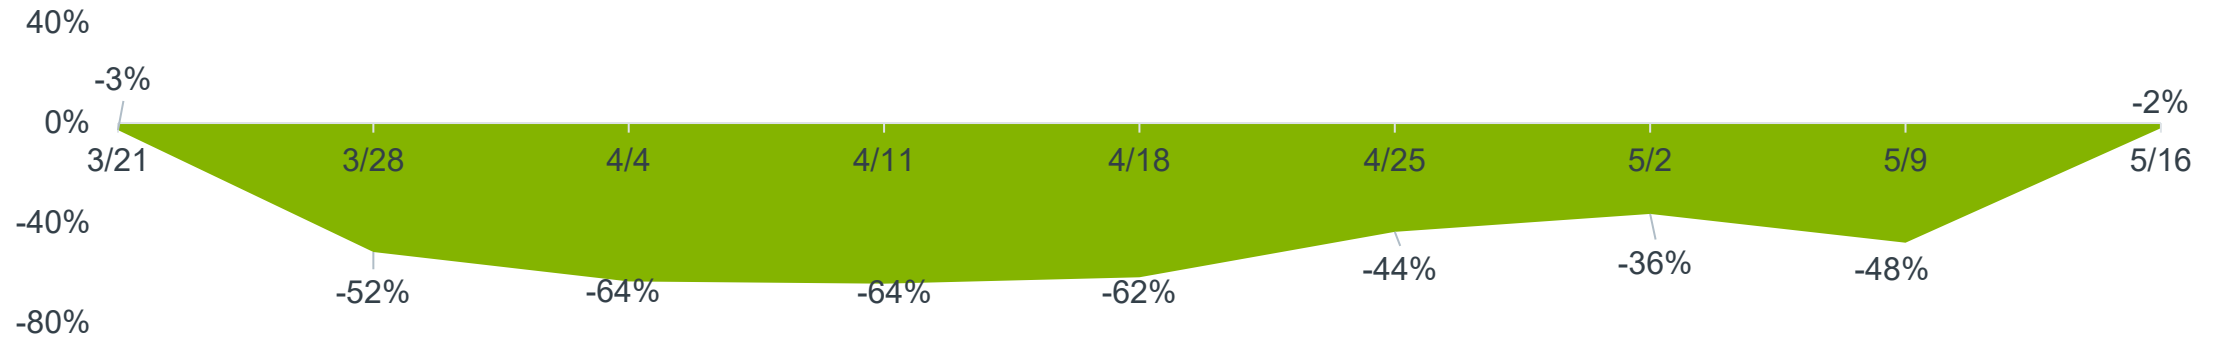

Weekly Sale Volumes as of May 16, 2020

Cars

Lights

Weekly Avg. Sale Prices as of May 16, 2020

Cars

Lights